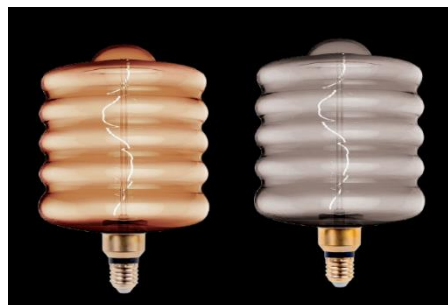

Watt	Socket type	LED lamp lumens (lm)	Colour temp. (K)	Size (mm)		Material	Catalogue number
				Length	Diameter		
8	E27	500	2000	300	200	Golden glass	99LED101G
8	E27	300	2000	300	200	Smoked glass	99LED101S