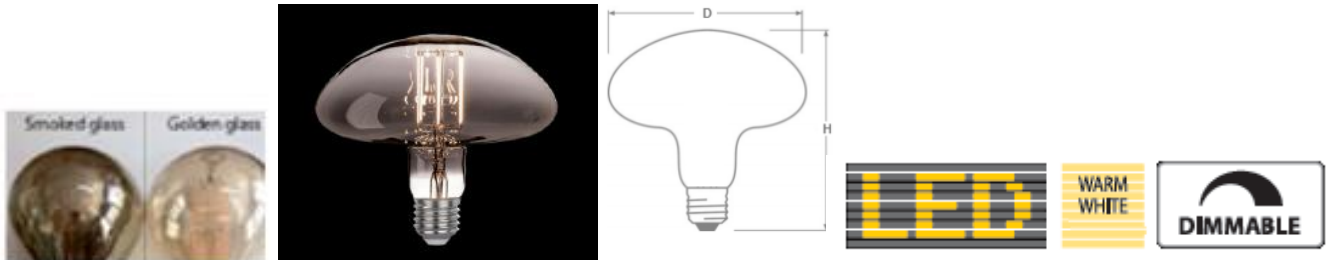

TECHNICAL SPECIFICATION

LED LAMPS

ELMARK®

The Brand of Electricity

Watt	Socket type	LED lamp lumens	Colour temp.	Size (mm)		Material	Catalogue number
				Length	Diameter		
8	E27	800	2800-3200	200	185	Golden glass	99LED890G
8	E27	800	2800-3200	200	185	Smoked glass	99LED890S