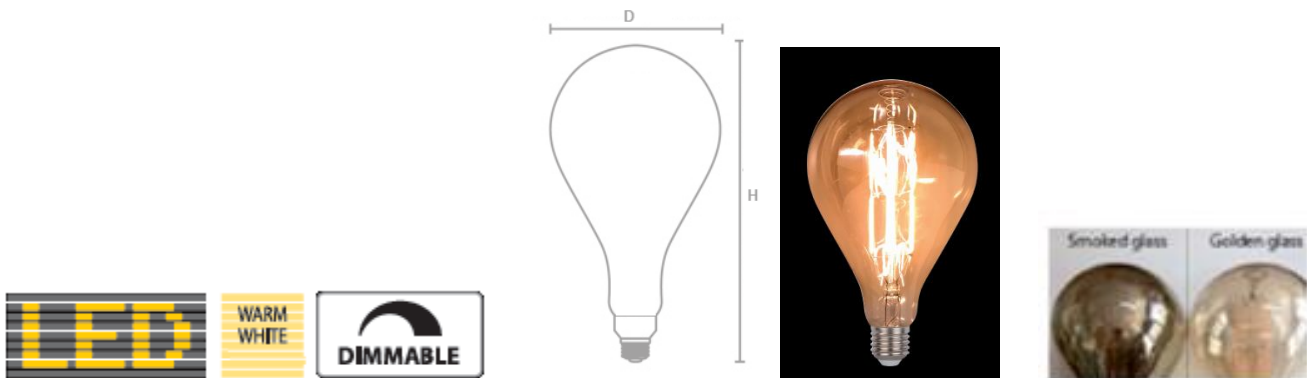

TECHNICAL SPECIFICATION

ELMARK[®]

The Brand of Electricity

LED LAMPS

Variants and Dimensions:

Watt	Socket type	LED lamp lumens	Colour temp.	Size (mm)		Material	Catalogue number
				Length	Diameter		
8	E27	800	2800-3200	250	125	Golden glass	99LED863G
8	E27	800	2800-3200	250	125	Smoked glass	99LED863S