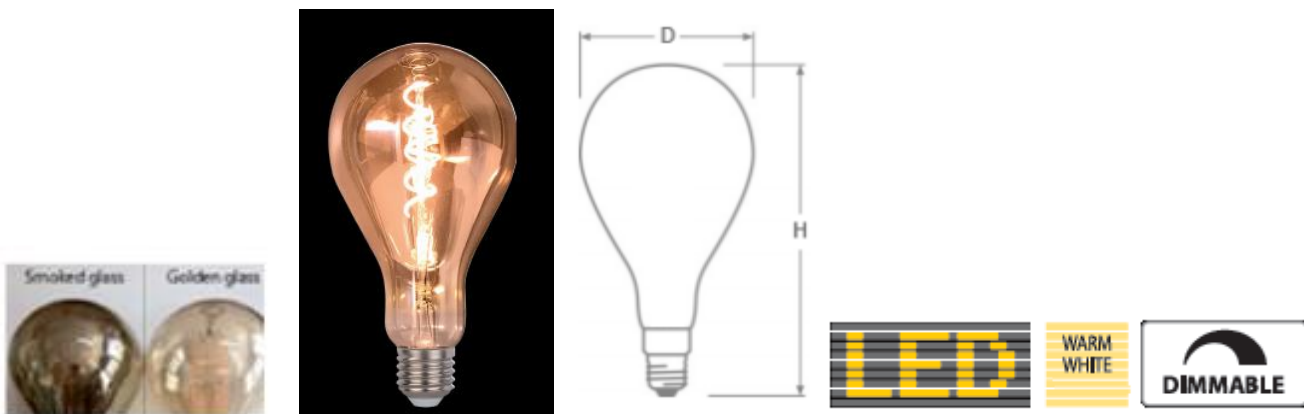

TECHNICAL SPECIFICATION

LED LAMPS

ELMARK[®]

The Brand of Electricity

Watt	Socket type	LED lamp lumens	Colour temp.	Size (mm)		Material	Catalogue number
				Length	Diameter		
8	E27	800	2800-3200	210	110	Golden glass	99LED857G
8	E27	800	2800-3200	210	110	Smoked glass	99LED857S